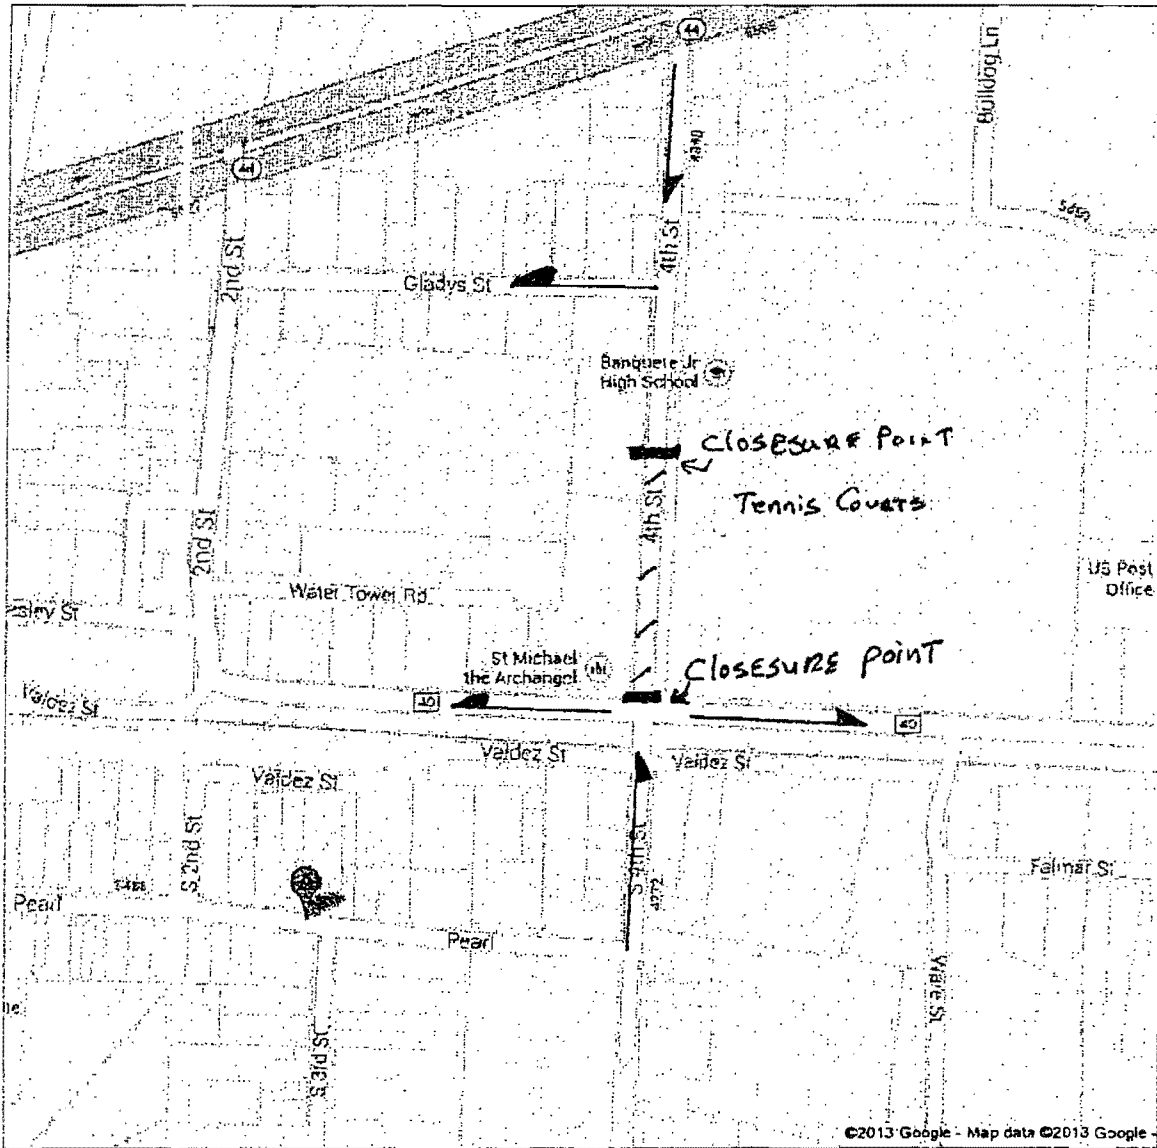

Address 5462 Pearl
Banquete, TX 78339

1. Exact name of the road & location of closure - Closure on 4th Street in front of St. Michael's Church property
2. Date & time - Saturday, September 28 - 10:AM to 12midnight.
3. Request for closure - St. Michael's annual fall festival
The request is primarily for safety of people - children and adults during the event.
4. Alternate Routes - See above drawing - Multiple Routes available