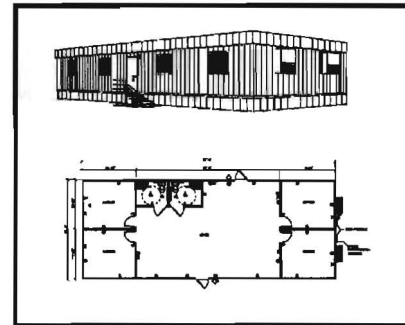

12' x 60' MOBILE OFFICE

12' x 44' DESIGNER SERIES

12' x 60' DESIGNER SERIES

24' x 60' DOUBLE WIDE OFFICE

- Options:**
- Steps
 - Ramps
 - Awnings
 - Skirting
 - Furniture
 - Security Screens

- Standard Features Include:**
- Private Offices
 - Entry Lockset and Deadbolt with Latchguard Plate
 - Interior Security Bars
 - Heating, Ventilation and Air Conditioning System
 - Exterior Phone/Data Access
 - Hydraulic Door Closures
 - Fluorescent Lighting
 - Mini Blinds
 - Carpet or Vinyl Flooring
 - Restrooms (see floorplans)
 - Exterior Lights at Doors
 - Recessed French Doors (Designer Series)
 - Wood Paneled Walls (Mobile Office)
 - Vinyl Wrap Walls (Designer Series & Double Wide)