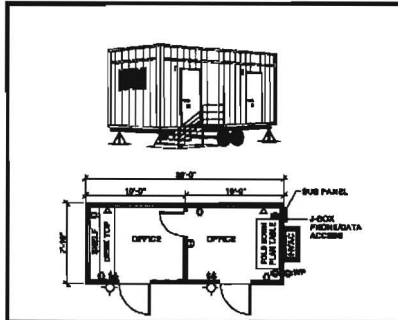

Branch Location:

8421 Up River Rd.
CORPUS CHRISTI, TX 78409-3100
Phone: 361.241.8587 Ext 129023
Fax: 361.241.5737
Salesperson: Abel Mata
Email: amata@mobilemini.com

MOBILE OFFICES

8' x 20' MOBILE OFFICE