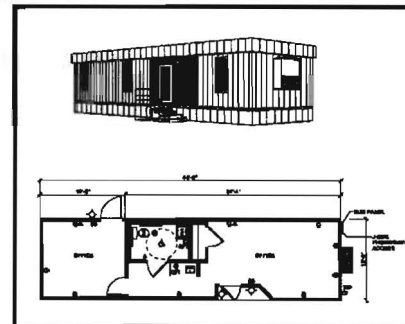

12' x 60' MOBILE OFFICE

12' x 44' DESIGNER SERIES

12' x 60' DESIGNER SERIES

24' x 60' DOUBLE WIDE OFFICE

- Options:**
- Steps
 - Ramps
 - Awnings
 - Skirting
 - Furniture
 - Security Screens

- Standard Features Include:**
- Private Offices
 - Entry Lockset and Deadbolt with Latchguard Plate
 - Interior Security Bars
 - Heating, Ventilation and Air Conditioning System
 - Exterior Phone/Data Access
 - Hydraulic Door Closures
 - Fluorescent Lighting
 - Mini Blinds
 - Carpet or Vinyl Flooring
 - Restrooms (see floorplans)
 - Exterior Lights at Doors
 - Recessed French Doors (Designer Series)
 - Wood Paneled Walls (Mobile Office)
 - Vinyl Wrap Walls (Designer Series & Double Wide)