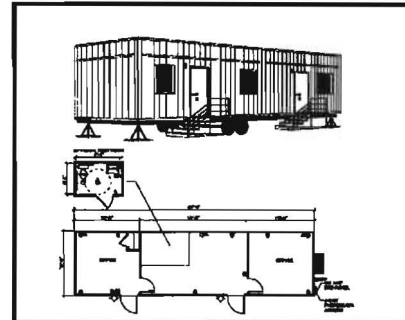

12' x 60' MOBILE OFFICE

12' x 44' DESIGNER SERIES

12' x 60' DESIGNER SERIES

24' x 60' DOUBLE WIDE OFFICE

- Options:**
- Steps
 - Ramps
 - Awnings
 - Skirting
 - Furniture
 - Security Screens

- Standard Features Include:**
- Private Offices
 - Entry Lockset and Deadbolt with Latchguard Plate
 - Interior Security Bars
 - Heating, Ventilation and Air Conditioning System
 - Exterior Phone/Data Access
 - Hydraulic Door Closures
 - Fluorescent Lighting
 - Mini Blinds
 - Carpet or Vinyl Flooring
 - Restrooms (see floorplans)
 - Exterior Lights at Doors
 - Recessed French Doors (Designer Series)
 - Wood Paneled Walls (Mobile Office)
 - Vinyl Wrap Walls (Designer Series & Double Wide)