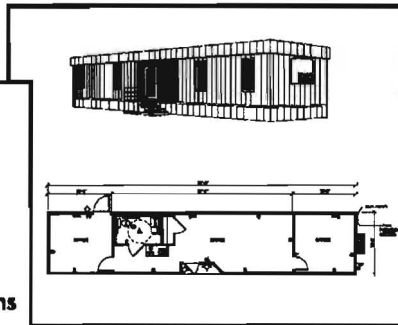

12' x 60' MOBILE OFFICE

12' x 44' DESIGNER SERIES

12' x 60' DESIGNER SERIES

24' x 60' DOUBLE WIDE OFFICE

- Options:**
- Steps
 - Ramps
 - Awnings
 - Skirting
 - Furniture
 - Security Screens

- Standard Features Include:**
- Private Offices
 - Entry Lockset and Deadbolt with Latchguard Plate
 - Interior Security Bars
 - Heating, Ventilation and Air Conditioning System
 - Exterior Phone/Data Access
 - Hydraulic Door Closures
 - Fluorescent Lighting
 - Mini Blinds
 - Carpet or Vinyl Flooring
 - Restrooms (see floorplans)
 - Exterior Lights at Doors
 - Recessed French Doors (Designer Series)
 - Wood Paneled Walls (Mobile Office)
 - Vinyl Wrap Walls (Designer Series & Double Wide)