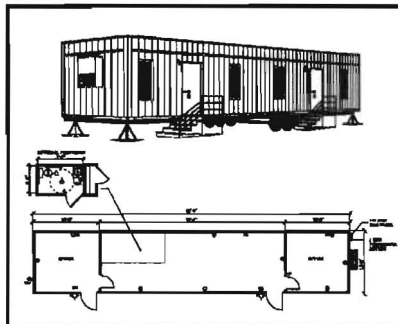

12' x 60' MOBILE OFFICE

12' x 44' DESIGNER SERIES

12' x 60' DESIGNER SERIES

24' x 60' DOUBLE WIDE OFFICE

- Options:**
- Steps
 - Ramps
 - Awnings
 - Skirting
 - Furniture
 - Security Screens

- Standard Features Include:**
- Private Offices
 - Entry Lockset and Deadbolt with Latchguard Plate
 - Interior Security Bars
 - Heating, Ventilation and Air Conditioning System
 - Exterior Phone/Data Access
 - Hydraulic Door Closures
 - Fluorescent Lighting
 - Mini Blinds
 - Carpet or Vinyl Flooring
 - Restrooms (see floorplans)
 - Exterior Lights at Doors
 - Recessed French Doors (Designer Series)
 - Wood Paneled Walls (Mobile Office)
 - Vinyl Wrap Walls (Designer Series & Double Wide)